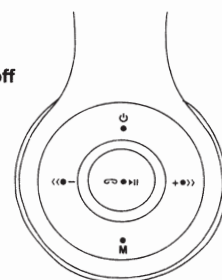

INSTRUCTIONS

(1) Key Operating Instructions

- ⏻ - ① Long press three seconds is power on.off
- ▶|| - ① In Wireless mode when get the calling.Short Press is answer the calls;Long Press is Refuse to listen, continuous push 2 times is redial
  ② Playing: Short Press:Play/Pause;
- ◀-- - ① In Wireless/MP3 mode,Short Press:Previous;Long Press:volume-
  ② In FM mode,Short Press:Previous; Long Press:volume-
- +>>- - ① In Wireless/MP3 mode,Short Press:next;Long Press:volume+
  ② In FM mode,Short Press:next frequency;Long Press:volume+
- M - ① Short Press to change the model,Wireless/MP3/FM Radio